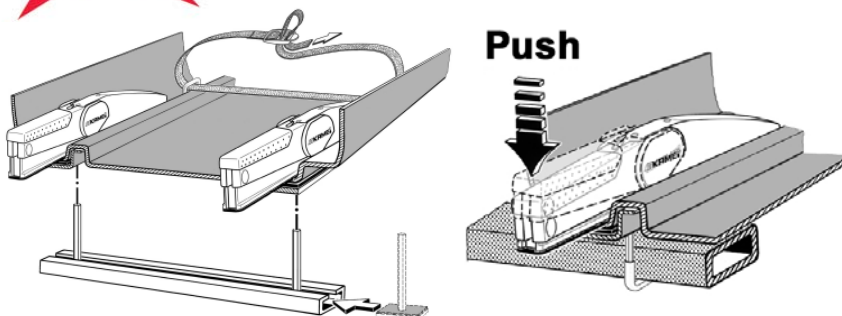

Information for the Specialised Trade

CORVARA – the New Generation of Boxes with the Quick Fitting System

Holidays become even more attractive with the latest generation of Corvara roof boxes: inspired by contemporary car design and available in two colours, all the models are impressively spacious. All Corvara boxes are available with opening on the left or right-hand side.

NEW!

KAMEI quick fitting system:

- + simple, secure attachment with virtually effortless pumping motion – no bolts to tighten
- + quick release for box removal by disengaging the lever
- + new mounting system means no space is wasted inside the box
- + plus all the features of the proven sliding mount

Corvara 310_silver

Corvara 310_titanium-metallic

Dimensions: (L x W x H)	max. outside: 220 x 60 x 36 cm	max. outside: 220 x 60 x 36 cm
	max. inside: 208 x 50 x 32 cm	max. inside: 208 x 50 x 32 cm
Volume:	310 litre	310 litre
Net weight:	14 kg	14 kg
max. load:	50 kg	50 kg
Gross weight:	64 kg loaded	64 kg loaded
Colour:	silver – matt	titanium-metallic – acrylic/high-gloss
Opening/Art.-No.:	left 0 81421 07	left 0 81423 31
	EAN: 4001820050981	EAN: 4001820051001
	right 0 81420 07	right 0 81422 31
	EAN: 4001820050943	EAN: 4001820050998
Mounting:	quick fitting system	quick fitting system
Central locking:	•	•

Corvara 475_silver

Corvara 475_titanium-metallic

Dimensions: (L x B x H)	max. outside: 230 x 75 x 41 cm	max. outside: 230 x 75 x 41 cm
	max. inside: 218 x 65 x 37 cm	max. inside: 218 x 65 x 37 cm
Volume:	475 litre	475 litre
Net weight:	19 kg	19 kg
max. load:	50 kg	50 kg
Gross weight:	69 kg loaded	69 kg loaded
Colour:	silver – matt	titanium-metallic – acrylic/high-gloss
Opening/Art.-No.:	left 0 81411 07	left 0 81413 31
	EAN: 4001820050950	EAN: 4001820050974
	right 0 81410 07	right 0 81412 31
	EAN: 4001820050936	EAN: 4001820050967
Mounting:	quick fitting system	quick fitting system
Central locking:	•	•